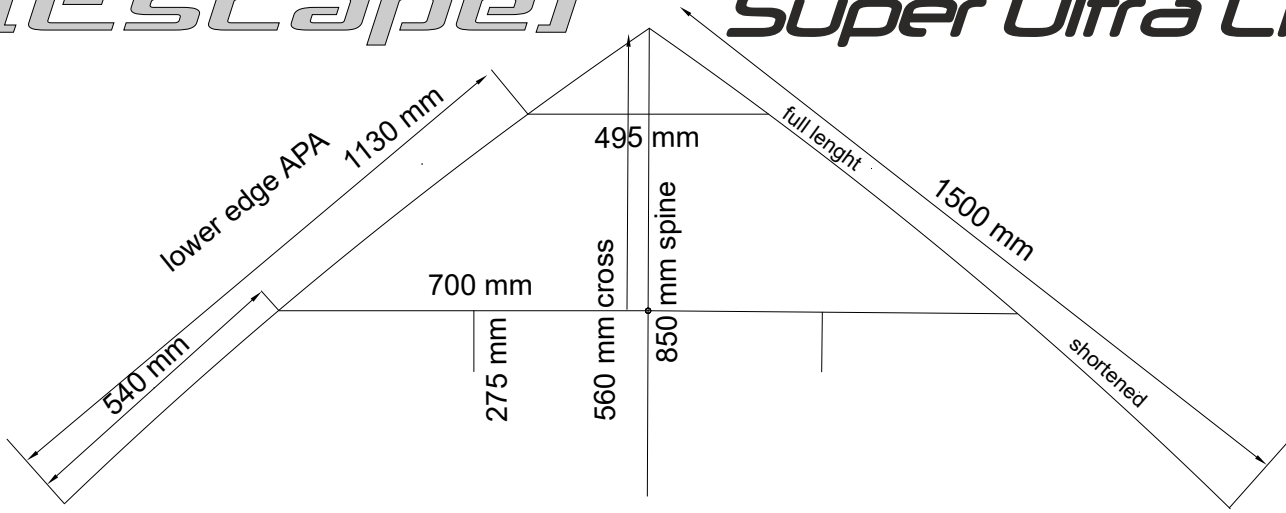

[Escape]

Standart

Framing

- leading edge: Aurel Agil 400 or SkyShark P200 upper part full, lower part shortened
- spine: Aurel Agil 400 or SkyShark P200 full + remnant (to reach 850mm)
- weight: brass 6mm diameter, 63 mm to reach 15g
- lower spreader: SkyShark Black Diamond Nitro 700 mm when use APA Db
- upper spreader: Exel 5mm, 495 mm when use Tiny APA W
- standoff: Glasfiber 3mm 275mm (sail to rod) (270mm to end of standoff when use APA 250)

Bridle (e.g. Edelrid Phoenix 90DaN 1.1mm or comparable)

S.W.P. (Stephan)

Copyright by Birger Garbe

Passing on and duplication only with written permission

[Escape]

Ultra Light

Framing

- leading edge: Aurel Agil 600 or SkyShark P100 upper part full, lower part shortened
- spine: Aurel Agil 600 or SkyShark P100 full + remnant (to reach 850mm)
- weight: brass 6mm diameter, 63 mm to reach 15g
- lower spreader: SkyShark NitroLite 700 mm when use APA Db
- upper spreader: Exel 5mm, 495 mm when use Tiny APA W
- standoff: Glasfiber 3mm 275mm (sail to rod) (270mm to end of standoff when use APA 250)

Bridle (e.g. Edelrid Phoenix 90DaN 1.1mm or comparable)

S.W.P. (Stephan)

Coyote (Enrico) UL TEST Candidate #1

Framing

- leading edge: Aurel Agil 700 or SkyShark P90 upper part full, lower part shortened
- spine: Aurel Agil 700 or SkyShark P90 full + remnant (to reach 850mm)
- weight: brass 6mm diameter, 50 mm to reach 12g
- lower spreader: SkyShark NitroLite 700 mm (Cut on thick end) when use Tiny APA W
- upper spreader: Exel 4mm, 490 mm when use Tiny APA X
- standoff: Glasfiber 3mm 275mm (sail to rod) (270mm to end of standoff when use APA 250)