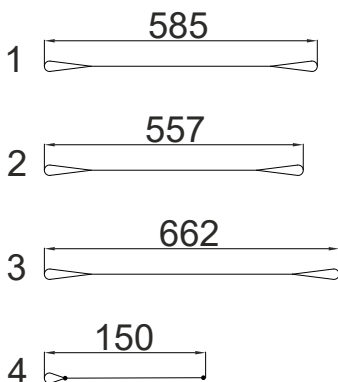

[Escape]

Standart

Framing

- leading edge: Aurel Agil 400 or SkyShark P200 upper part full, lower part shortened
- spine: Aurel Agil 400 or SkyShark P200 full + remnant (to reach 850mm)
- weight: brass 6mm diameter, 63 mm to reach 15g
- lower spreader: SkyShark Black Diamond Nitro 700 mm when use APA Db
- upper spreader: Exel 5mm, 495 mm when use Tiny APA W
- standoff: Glasfiber 3mm 275mm (sail to rod) (270mm to end of standoff when use APA 250)

Bridle (e.g. Edelrid Phoenix 90DaN 1.1mm or comparable)

S.W.P. (Stephan)

Copyright by Birger Garbe

Passing on and duplication only with written permission

[Escape]

Ultra Light

Framing

- leading edge: Aurel Agil 600 or SkyShark P100 upper part full, lower part shortened
- spine: Aurel Agil 600 or SkyShark P100 full + remnant (to reach 850mm)
- weight: brass 6mm diameter, 63 mm to reach 15g
- lower spreader: SkyShark NitroLite 700 mm when use APA Db
- upper spreader: Exel 5mm, 495 mm when use Tiny APA W
- standoff: Glasfiber 3mm 275mm (sail to rod) (270mm to end of standoff when use APA 250)

Bridle (e.g. Edelrid Phoenix 90DaN 1.1mm or comparable)

S.W.P. (Stephan)

Coyote (Enrico) UL TEST Candidate #1

Framing

- leading edge: Aurel Agil 700 or SkyShark P90 upper part full, lower part shortened
- spine: Aurel Agil 700 or SkyShark P90 full + remnant (to reach 850mm)
- weight: brass 6mm diameter, 50 mm to reach 12g
- lower spreader: SkyShark NitroLite 700 mm (Cut on thick end) when use Tiny APA W
- upper spreader: Exel 4mm, 490 mm when use Tiny APA X
- standoff: Glasfiber 3mm 275mm (sail to rod) (270mm to end of standoff when use APA 250)