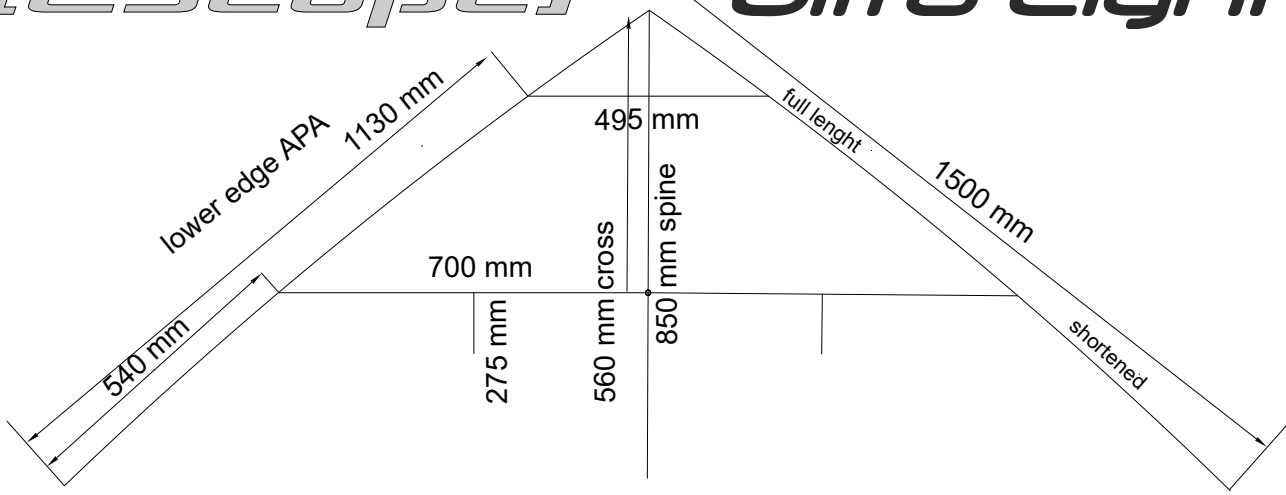

[Escape]

Standart

Framing

- leading edge: Aurel Agil 400 or SkyShark P200 upper part full, lower part shortened
- spine: Aurel Agil 400 or SkyShark P200 full + remnant (to reach 850mm)
- weight: brass 6mm diameter, 63 mm to reach 15g
- lower spreader: SkyShark Black Diamond Nitro 700 mm when use APA Db
- upper spreader: Exel 5mm, 495 mm when use Tiny APA W
- standoff: Glasfiber 3mm 275mm (sail to rod) (270mm to end of standoff when use APA 250)

Bridle (e.g. Edelrid Phoenix 90DaN 1.1mm or comparable)

S.W.P. (Stephan)

Copyright by Birger Garbe

Passing on and duplication only with written permission

[Escape]

Ultra Light

Framing

- leading edge: Aurel Agil 600 or SkyShark P100 upper part full, lower part shortened
- spine: Aurel Agil 600 or SkyShark P100 full + remnant (to reach 850mm)
- weight: brass 6mm diameter, 63 mm to reach 15g
- lower spreader: SkyShark NitroLite 700 mm when use APA Db
- upper spreader: Exel 5mm, 495 mm when use Tiny APA W
- standoff: Glasfiber 3mm 275mm (sail to rod) (270mm to end of standoff when use APA 250)

Bridle (e.g. Edelrid Phoenix 90DaN 1.1mm or comparable)

S.W.P. (Stephan)

Coyote (Enrico) UL TEST Candidate #1

Framing

- leading edge: Aurel Agil 700 or SkyShark P90 upper part full, lower part shortened
- spine: Aurel Agil 700 or SkyShark P90 full + remnant (to reach 850mm)
- weight: brass 6mm diameter, 50 mm to reach 12g
- lower spreader: SkyShark NitroLite 700 mm (Cut on thick end) when use Tiny APA W
- upper spreader: Exel 4mm, 490 mm when use Tiny APA X
- standoff: Glasfiber 3mm 275mm (sail to rod) (270mm to end of standoff when use APA 250)