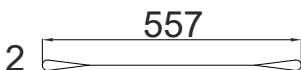

Bridle (e.g. Edelrid Phoenix 90DaN 1.1mm or comparable)

S.W.P. (Stephan)

Coyote (Enrico) **SUL TEST**

Dario **SUL**

Copyright by Birger Garbe

Passing on and duplication only with written permission