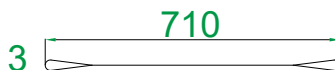

Bridle (e.g. Edelrid Phoenix 90DaN 1.1mm or comparable)

S.W.P. (Stephan)

Copyright by Birger Garbe

Passing on and duplication only with written permission

[Escape]

Ultra Light

Framing

- leading edge: Aurel Agil 600 or SkyShark P100 upper part full, lower part shortened
- spine: Aurel Agil 600 or SkyShark P100 full + remnant (to reach 850mm)
- weight: brass 6mm diameter, 63 mm to reach 15g
- lower spreader: SkyShark NitroLite 700 mm when use APA Db
- upper spreader: Exel 5mm, 495 mm when use Tiny APA W
- standoff: Glasfiber 3mm 275mm (sail to rod) (270mm to end of standoff when use APA 250)

Bridle (e.g. Edelrid Phoenix 90DaN 1.1mm or comparable)

S.W.P. (Stephan)

Coyote (Enrico) UL TEST Candidate #1

Framing

- leading edge: Aurel Agil 700 or SkyShark P90 upper part full, lower part shortened
- spine: Aurel Agil 700 or SkyShark P90 full + remnant (to reach 850mm)
- weight: brass 6mm diameter, 50 mm to reach 12g
- lower spreader: SkyShark NitroLite 700 mm (Cut on thick end) when use Tiny APA W
- upper spreader: Exel 4mm, 490 mm when use Tiny APA X
- standoff: Glasfiber 3mm 275mm (sail to rod) (270mm to end of standoff when use APA 250)