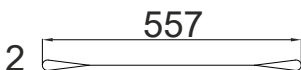

Bridle (e.g. Edelrid Phoenix 90DaN 1.1mm or comparable)

S.W.P. (Stephan)

Coyote (Enrico) UL TEST Candidate #1