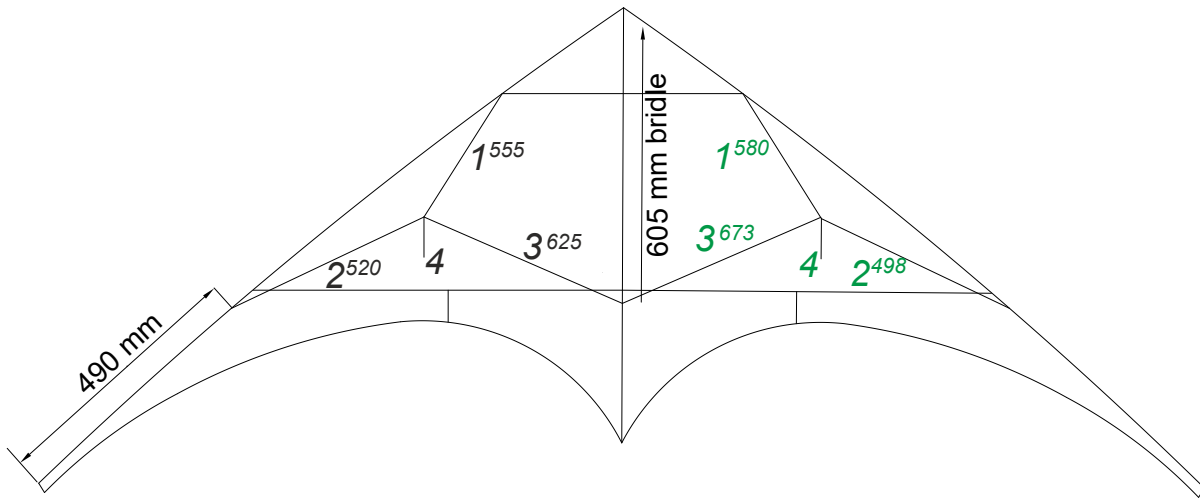

[Escape]

Standart

Framing

- leading edge: Aurel Agil 400 or SkyShark P200 upper part full, lower part shortened
- spine: Aurel Agil 400 or SkyShark P200 full + remnant (to reach 850mm)
- weight: brass 6mm diameter, 63 mm to reach 15g
- lower spreader: SkyShark Black Diamond Nitro 700 mm when use APA Db
- upper spreader: Exel 5mm, 495 mm when use Tiny APA W
- standoff: Glasfiber 3mm 275mm (sail to rod) (270mm to end of standoff when use APA 250)

Bridle (e.g. Edelrid Phoenix 90DaN 1.1mm or comparable)

S.W.P. (Stephan)

Copyright by Birger Garbe

Passing on and duplication only with written permission

[Escape]

Ultra Light

Framing

- leading edge: Aurel Agil 600 or SkyShark P100 upper part full, lower part shortened
- spine: Aurel Agil 600 or SkyShark P100 full + remnant (to reach 850mm)
- weight: brass 6mm diameter, 63 mm to reach 15g
- lower spreader: SkyShark NitroLite 700 mm when use APA Db
- upper spreader: Exel 5mm, 495 mm when use Tiny APA W
- standoff: Glasfiber 3mm 275mm (sail to rod) (270mm to end of standoff when use APA 250)

Bridle (e.g. Edelrid Phoenix 90DaN 1.1mm or comparable)

S.W.P. (Stephan)

Coyote (Enrico) UL TEST Candidate #1

Framing

- leading edge: Aurel Agil 700 or SkyShark P90 upper part full, lower part shortened
- spine: Aurel Agil 700 or SkyShark P90 full + remnant (to reach 850mm)
- weight: brass 6mm diameter, 50 mm to reach 12g
- lower spreader: SkyShark NitroLite 700 mm (Cut on thick end) when use Tiny APA W
- upper spreader: Exel 4mm, 490 mm when use Tiny APA X
- standoff: Glasfiber 3mm 275mm (sail to rod) (270mm to end of standoff when use APA 250)