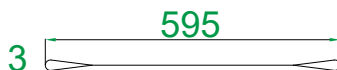

Bridle (e.g. Edelrid Phoenix 90DaN 1.1mm or comparable)

S.W.P. (Stephan)

Coyote (Enrico) **SUL TEST**

Dario **SUL**

Copyright by Birger Garbe

Passing on and duplication only with written permission