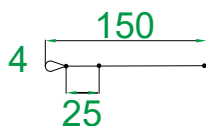

Bridle (e.g. Edelrid Phoenix 90DaN 1.1mm or comparable)

S.W.P. (Stephan)

Coyote (Enrico) **SUL TEST**

Dario **SUL**

Copyright by Birger Garbe

Passing on and duplication only with written permission