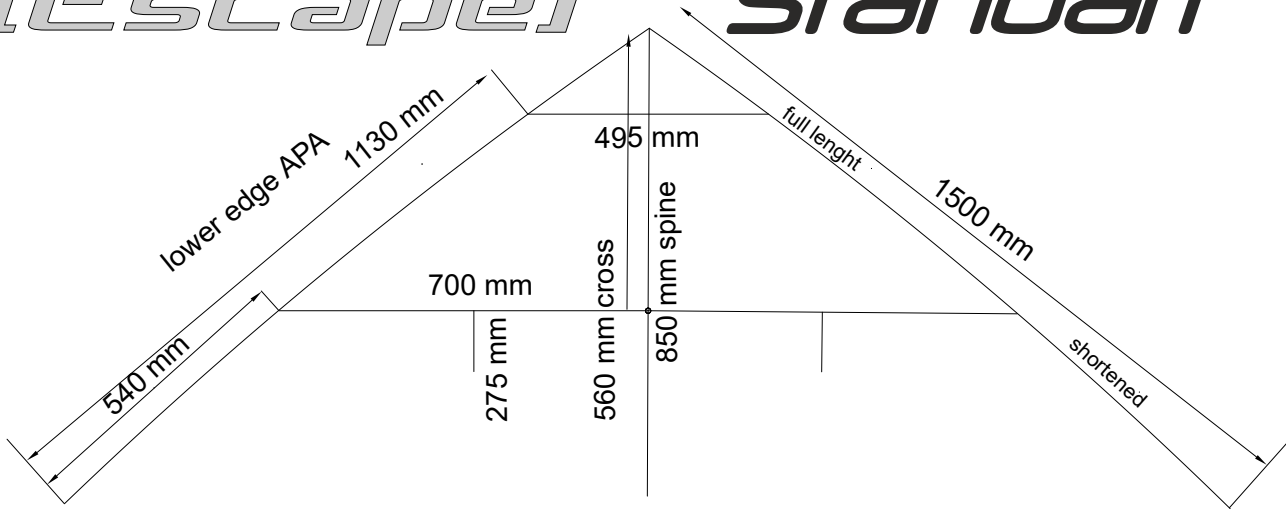

[Escape]

Standart

Framing

- leading edge: Aurel Agil 400 or SkyShark P200 upper part full, lower part shortened
- spine: Aurel Agil 400 or SkyShark P200 full + remnant (to reach 850mm)
- weight: brass 6mm diameter, 63 mm to reach 15g
- lower spreader: SkyShark Black Diamond Nitro 700 mm when use APA Db
- upper spreader: Exel 5mm, 495 mm when use Tiny APA W
- standoff: Glasfiber 3mm 275mm (sail to rod) (270mm to end of standoff when use APA 250)

Bridle (e.g. Edelrid Phoenix 90DaN 1.1mm or comparable)

S.W.P. (Stephan)

Copyright by Birger Garbe

Passing on and duplication only with written permission

[Escape]

Ultra Light

Framing

- leading edge: Aurel Agil 600 or SkyShark P100 upper part full, lower part shortened
- spine: Aurel Agil 600 or SkyShark P100 full + remnant (to reach 850mm)
- weight: brass 6mm diameter, 63 mm to reach 15g
- lower spreader: SkyShark NitroLite 700 mm when use APA Db
- upper spreader: Exel 5mm, 495 mm when use Tiny APA W
- standoff: Glasfiber 3mm 275mm (sail to rod) (270mm to end of standoff when use APA 250)

Bridle (e.g. Edelrid Phoenix 90DaN 1.1mm or comparable)

S.W.P. (Stephan)

Coyote (Enrico) UL TEST Candidate #1

Framing

- leading edge: Aurel Agil 700 or SkyShark P90 upper part full, lower part shortened
- spine: Aurel Agil 700 or SkyShark P90 full + remnant (to reach 850mm)
- weight: brass 6mm diameter, 50 mm to reach 12g
- lower spreader: SkyShark NitroLite 700 mm (Cut on thick end) when use Tiny APA W
- upper spreader: Exel 4mm, 490 mm when use Tiny APA X
- standoff: Glasfiber 3mm 275mm (sail to rod) (270mm to end of standoff when use APA 250)