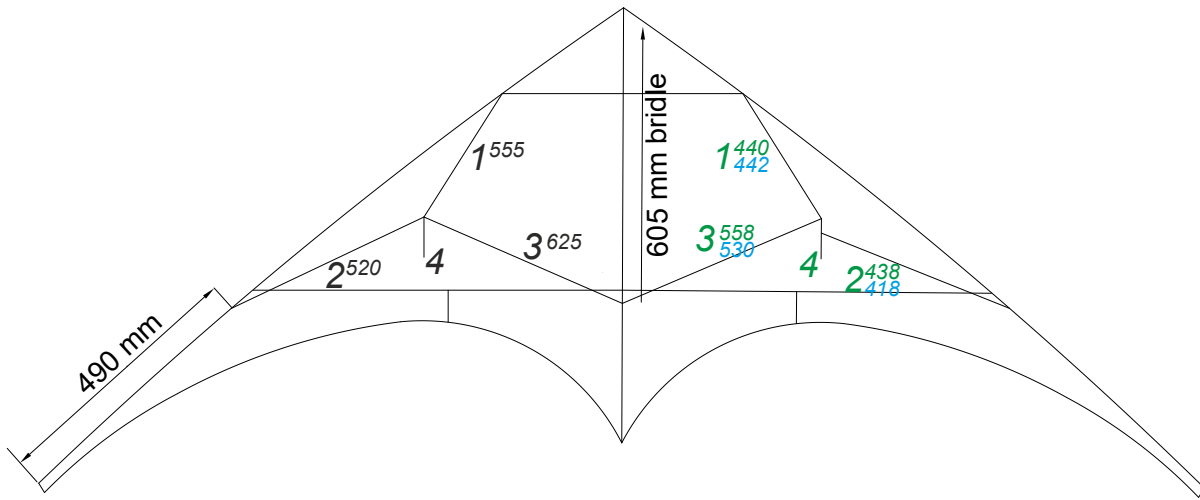

[Escape]

Standart

Framing

- leading edge: Aurel Agil 400 or SkyShark P200 upper part full, lower part shortened
- spine: Aurel Agil 400 or SkyShark P200 full + remnant (to reach 850mm)
- weight: brass 6mm diameter, 63 mm to reach 15g
- lower spreader: SkyShark Black Diamond Nitro 700 mm when use APA Db
- upper spreader: Exel 5mm, 495 mm when use Tiny APA W
- standoff: Glasfiber 3mm 275mm (sail to rod) (270mm to end of standoff when use APA 250)

Bridle (e.g. Edelrid Phoenix 90DaN 1.1mm or comparable)

S.W.P. (Stephan)

Copyright by Birger Garbe

Passing on and duplication only with written permission

[Escape]

Ultra Light

Framing

- leading edge: Aurel Agil 600 or SkyShark P100 upper part full, lower part shortened
- spine: Aurel Agil 600 or SkyShark P100 full + remnant (to reach 850mm)
- weight: brass 6mm diameter, 63 mm to reach 15g
- lower spreader: SkyShark NitroLite 700 mm when use APA Db
- upper spreader: Exel 5mm, 495 mm when use Tiny APA W
- standoff: Glasfiber 3mm 275mm (sail to rod) (270mm to end of standoff when use APA 250)

Bridle (e.g. Edelrid Phoenix 90DaN 1.1mm or comparable)

S.W.P. (Stephan)

Coyote (Enrico) UL TEST Candidate #1

Framing

- leading edge: Aurel Agil 700 or SkyShark P90 upper part full, lower part shortened
- spine: Aurel Agil 700 or SkyShark P90 full + remnant (to reach 850mm)
- weight: brass 6mm diameter, 50 mm to reach 12g
- lower spreader: SkyShark NitroLite 700 mm (Cut on thick end) when use Tiny APA W
- upper spreader: Exel 4mm, 490 mm when use Tiny APA X
- standoff: Glasfiber 3mm 275mm (sail to rod) (270mm to end of standoff when use APA 250)