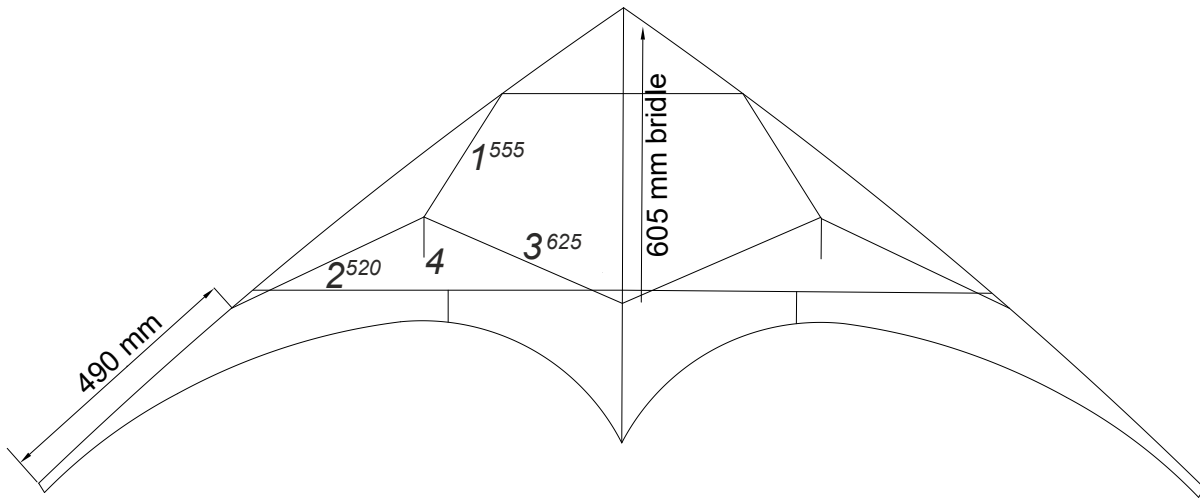

[Escape]

Standart

Framing

- leading edge: Aurel Agil 400 or SkyShark P200 upper part full, lower part shortened
- spine: Aurel Agil 400 or SkyShark P200 full + remnant (to reach 850mm)
- weight: brass 6mm diameter, 63 mm to reach 15g
- lower spreader: SkyShark Black Diamond Nitro 700 mm when use APA Db
- upper spreader: Exel 5mm, 495 mm when use Tiny APA W
- standoff: Glasfiber 3mm 275mm (sail to rod) (270mm to end of standoff when use APA 250)

Bridle (e.g. Edelrid Phoenix 90DaN 1.1mm or comparable)

S.W.P. (Stephan)

Copyright by Birger Garbe

Passing on and duplication only with written permission

[Escape]

Ultra Light

Framing

- leading edge: Aurel Agil 600 or SkyShark P100 upper part full, lower part shortened
- spine: Aurel Agil 600 or SkyShark P100 full + remnant (to reach 850mm)
- weight: brass 6mm diameter, 63 mm to reach 15g
- lower spreader: SkyShark NitroLite 700 mm when use APA Db
- upper spreader: Exel 5mm, 495 mm when use Tiny APA W
- standoff: Glasfiber 3mm 275mm (sail to rod) (270mm to end of standoff when use APA 250)

Bridle (e.g. Edelrid Phoenix 90DaN 1.1mm or comparable)

S.W.P. (Stephan)

Coyote (Enrico) UL TEST Candidate #1

Framing

- leading edge: Aurel Agil 700 or SkyShark P90 upper part full, lower part shortened
- spine: Aurel Agil 700 or SkyShark P90 full + remnant (to reach 850mm)
- weight: brass 6mm diameter, 50 mm to reach 12g
- lower spreader: SkyShark NitroLite 700 mm (Cut on thick end) when use Tiny APA W
- upper spreader: Exel 4mm, 490 mm when use Tiny APA X
- standoff: Glasfiber 3mm 275mm (sail to rod) (270mm to end of standoff when use APA 250)